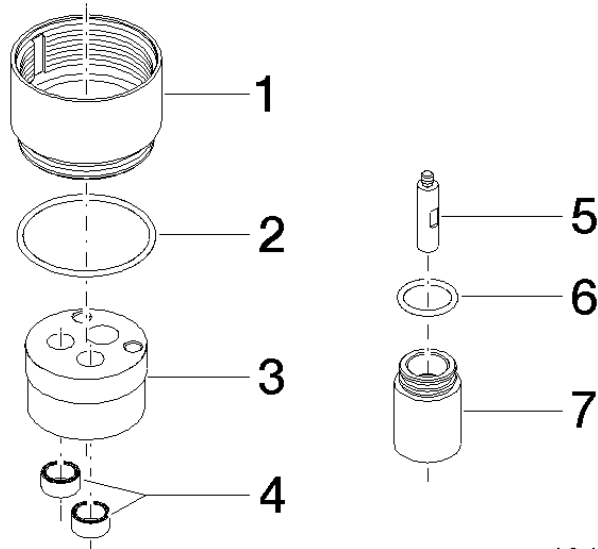

Extension 25 mm -

12 191 970 90

- up to 25 mm: 1 x 12 191 970 90
- 26 mm - 50 mm: 2 x 12 191 970 90

for concealed single-lever shower and bath mixer 36
12X SSS-FF

Extension 25 mm -

12 191 970 90

mm [inches]

Extension 25 mm -

12 191 970 90

12 191 970 90

Spare parts list

No.	Item Number	Name	Quantity used	Delivery time
1	09 17 01 191 90	sleeve	1	2
2	09 14 10 210 90	seal	1	2
3	09 30 11 186 90	disc	1	2
4	09 14 03 160 90	seal	2	2
5	09 31 11 207 90	bar	1	2
6	09 14 10 047 90	seal	1	2
7	09 17 01 192 90	sleeve	1	2